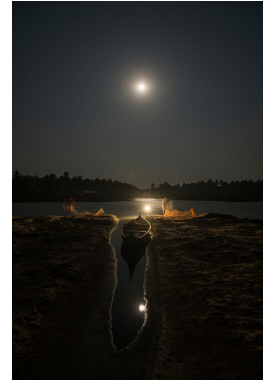

CHF 15000

ANDRÉ WAGNER

Orange wave, 2010

108 x 138 x 5 cm (h x w x d)

Archival Fine Art Print on Alu-Dibond, wooden frame with
museum-glas

CHF 10500

ANDRÉ WAGNER

Fisherman's boat, 2013

108 x 72 cm (h x w)

Diasac

CHF 6500

ANDRÉ WAGNER

Isle of Skye, 2018

108 x 147 cm (h x w)

Diasac

CHF 10500