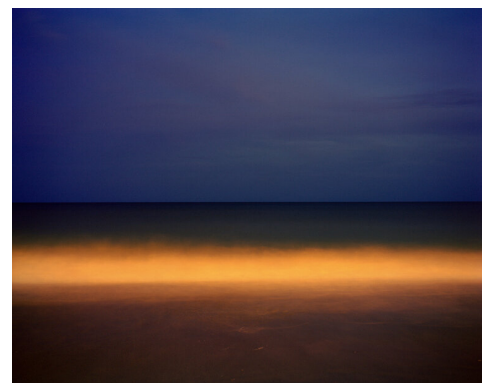

CHF 15000

ANDRÉ WAGNER

Orange wave, 2010

108 x 138 x 5 cm (h x w x d)

Archival Fine Art Print on Alu-Dibond, wooden frame with
museum-glas

CHF 10500

ANDRÉ WAGNER

Fisherman's boat, 2013