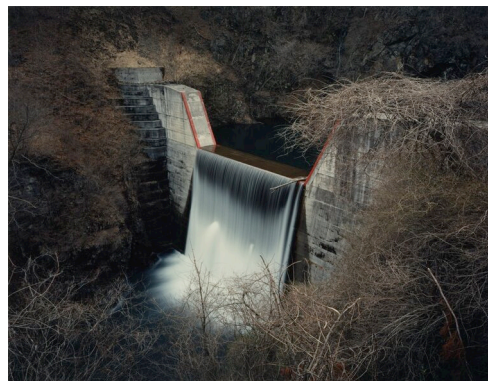

IBASHO

PHOTO BASEL 3

permanent exhibition

TOSHIO SHIBATA

C-1022 Nikko City, Tochigi prefecture, 2008

40 x 50 inch (h x w)

Chromogenic Print

€ 14500