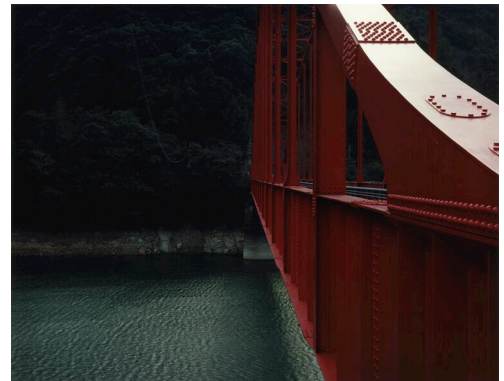

Chromogenic Print

€ 3400

TOSHIO SHIBATA

C-2328 Nishimera Village, Miyazaki Prefecture, 2014

20 x 24 inch (h x w)

Chromogenic Print

€ 3400

TOSHIO SHIBATA